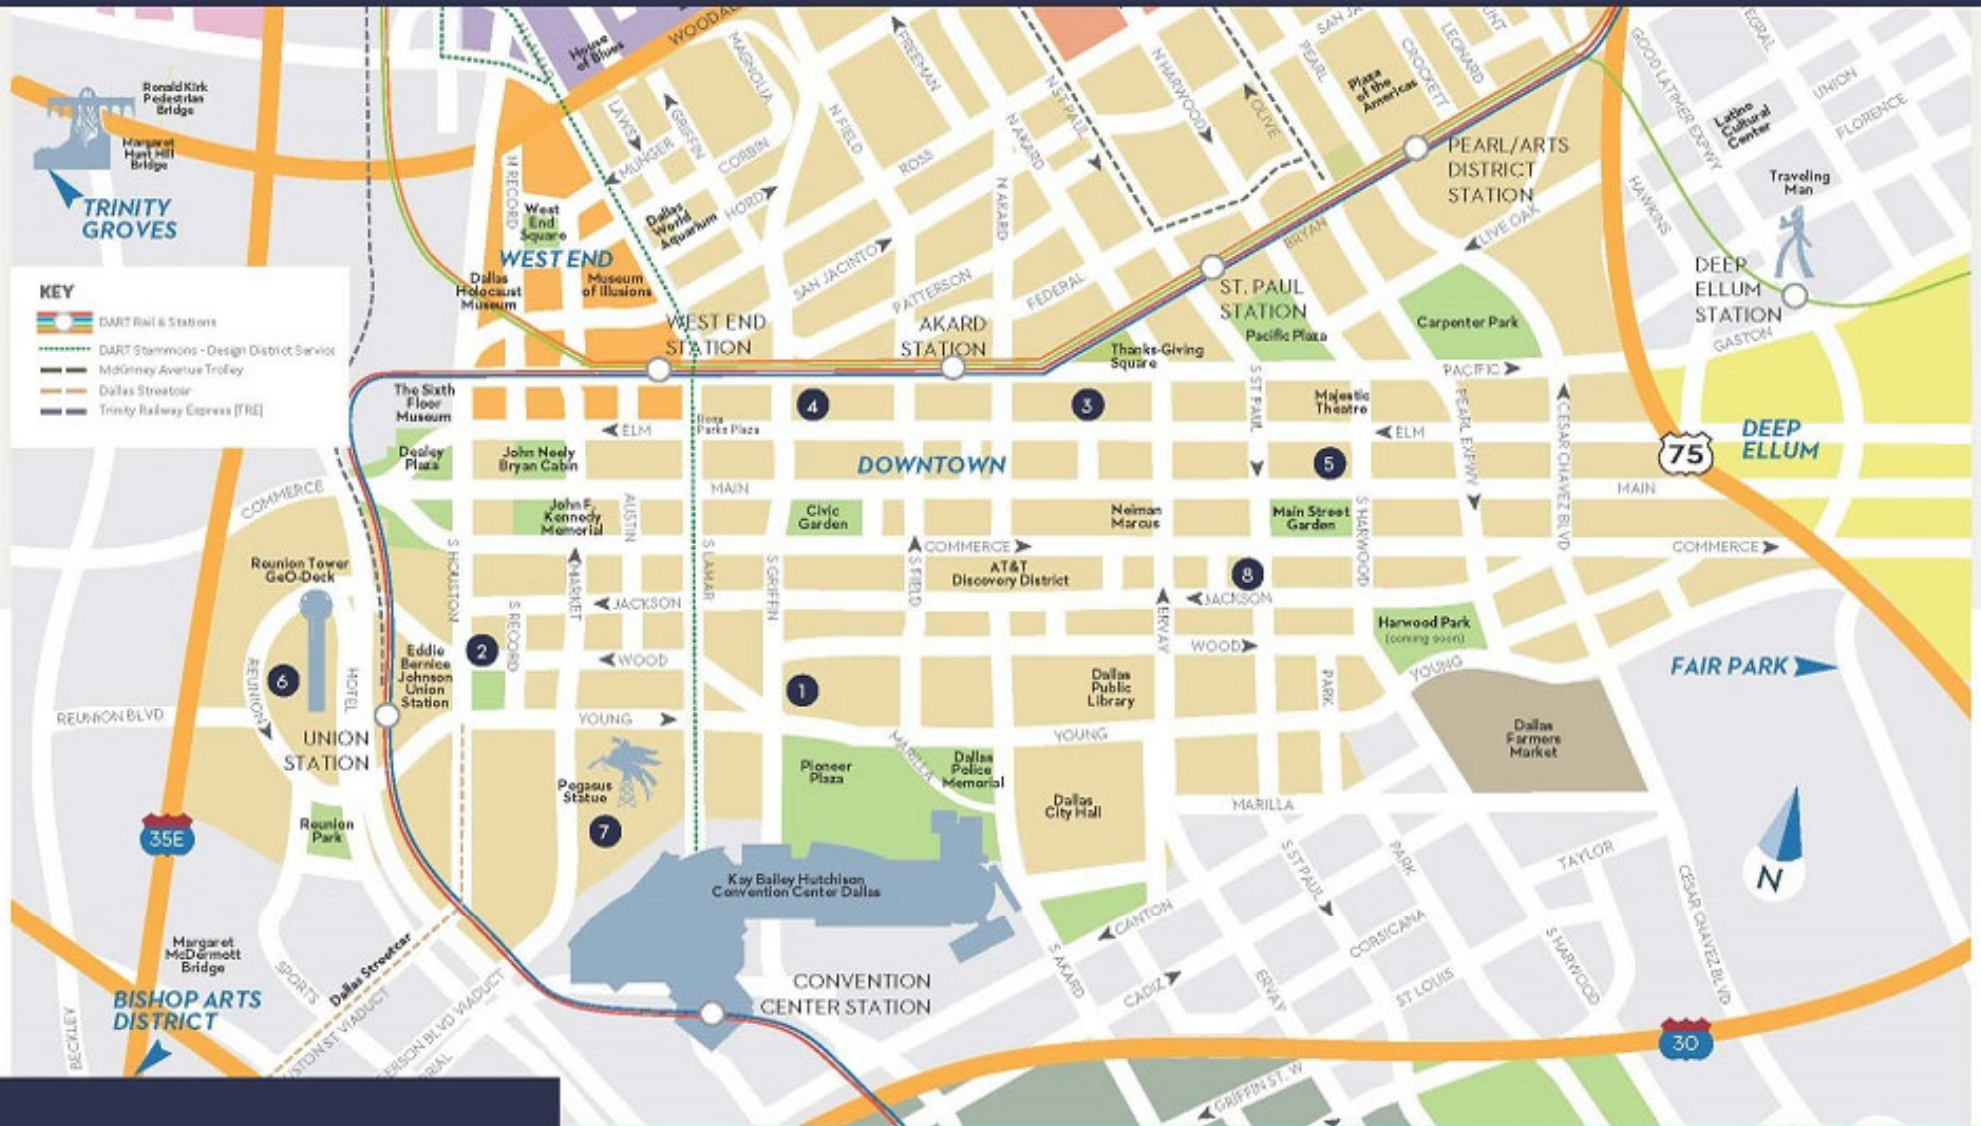

# Downtown Dallas & SURROUNDING AREA

## 2024 GLASSBUILD AMERICA

Convention Dates:  
SEPT. 30 - OCT. 2

### accommodations (DISTANCE FROM KBHCCD)

\*DRIVING DISTANCE

- 1 Aloft Dallas Downtown (0.2 MI)
- 2 Courtyard Dallas Downtown/Reunion District (0.5 MI)
- 3 Hilton Garden Inn Downtown Dallas (0.9 MI)
- 4 Homewood Suites Dallas Downtown (0.5 MI)
- 5 Hotel Indigo Dallas Downtown (0.7 MI)
- 6 Hyatt Regency Dallas (0.6 MI)
- 7 Omni Dallas Hotel (CONNECTED TO KBHCCD VIA SKYBRIDGE)
- 8 Residence Inn Dallas Downtown (0.5 MI)